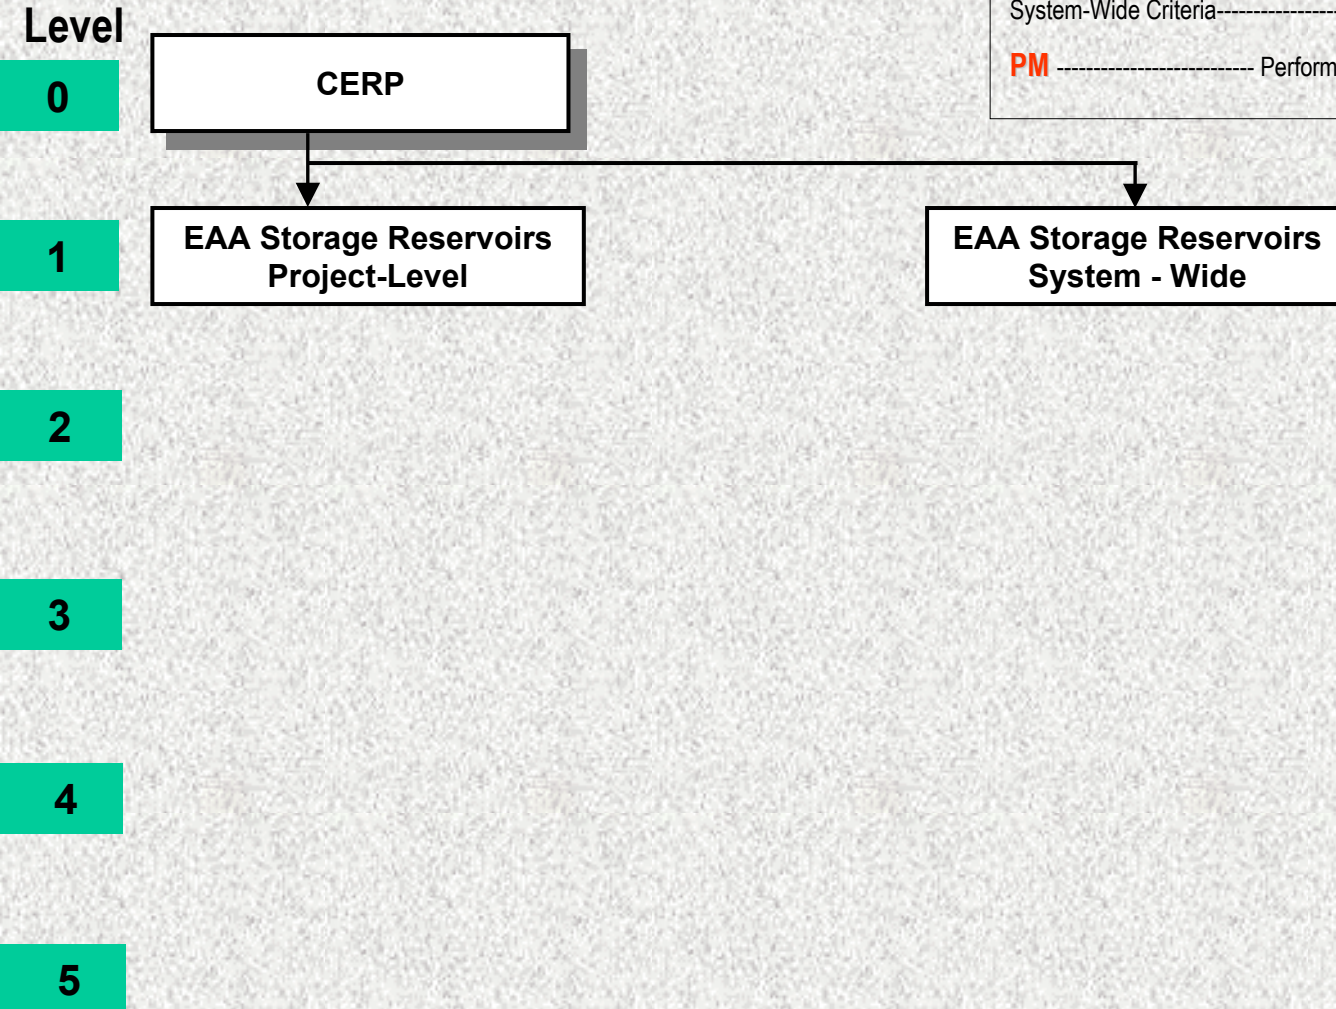

Evaluation Criteria Hierarchy

LEGEND:

- Hierarchy Criteria----- [White Box]
- Evaluation Criteria (see Fact Sheet)--- [Orange Box]
- System-Wide Criteria----- [Purple Box]
- PM** ----- Performance Measures