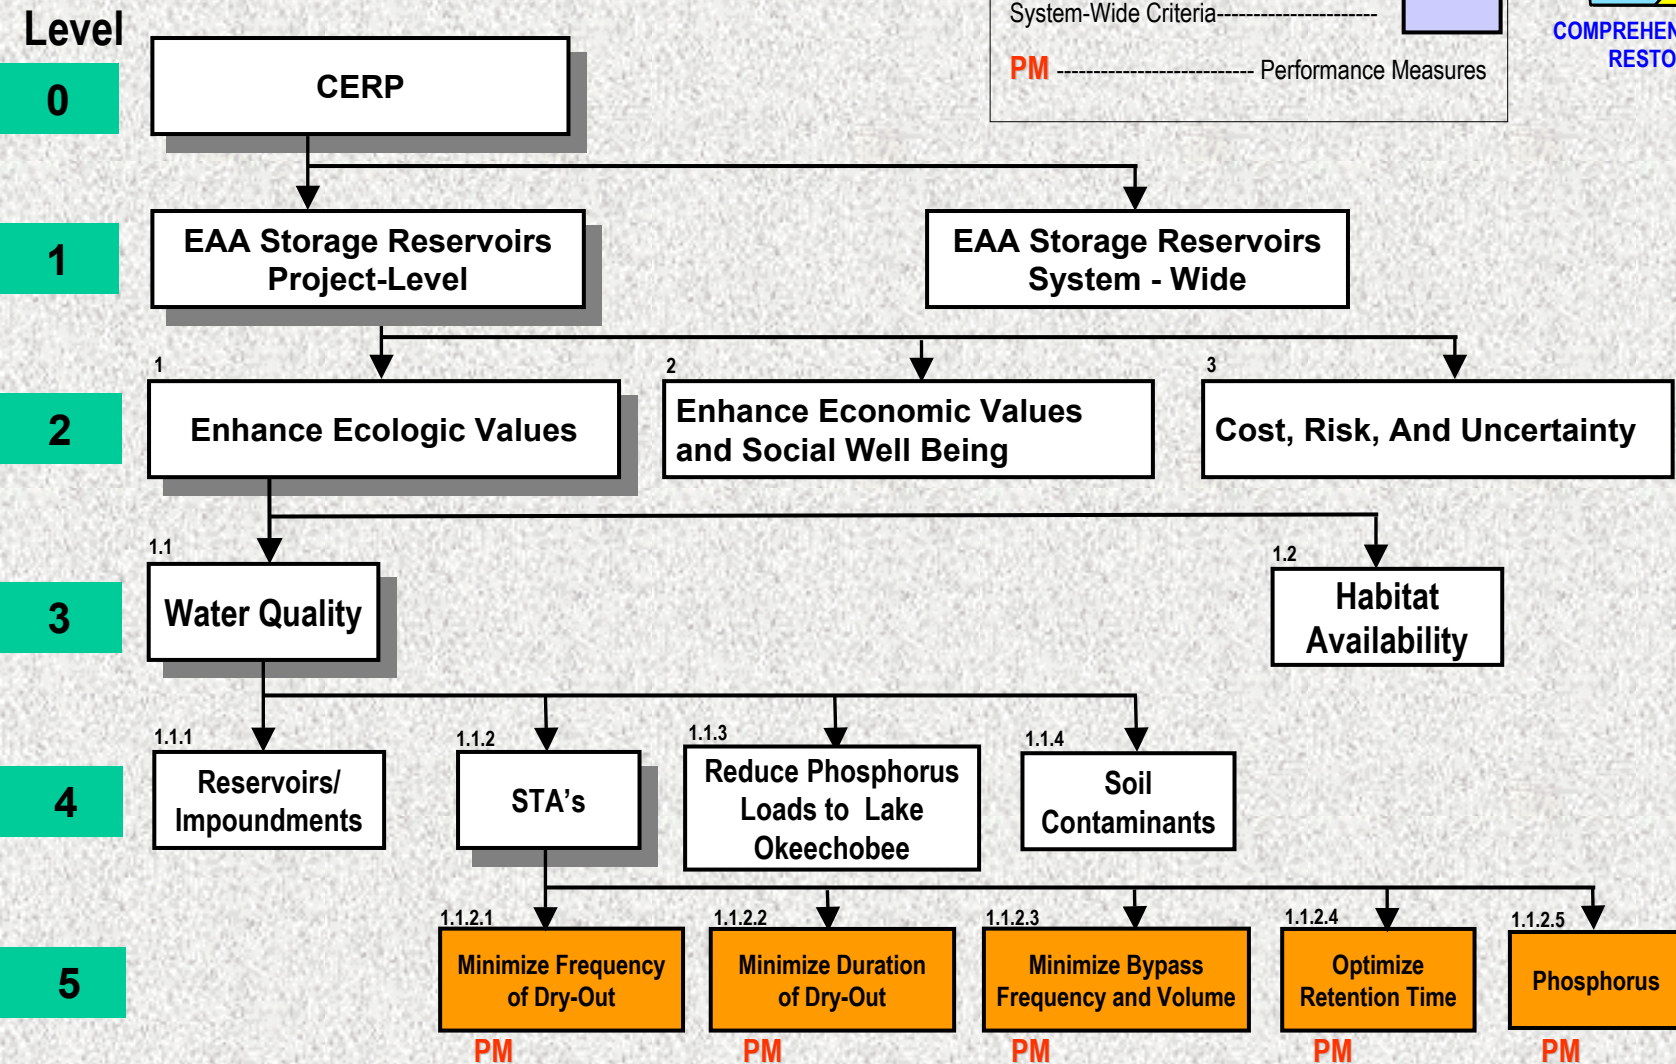

Evaluation Criteria Hierarchy

LEGEND:

- Hierarchy Criteria----- [White Box]
- Evaluation Criteria (see Fact Sheet)--- [Orange Box]
- System-Wide Criteria----- [Purple Box]
- PM** ----- Performance Measures

Evaluation Criteria Hierarchy

LEGEND:

Evaluation Criteria Hierarchy

LEGEND:

Evaluation Criteria Hierarchy

LEGEND:

Evaluation Criteria Hierarchy

LEGEND:

Evaluation Criteria Hierarchy

LEGEND:

Evaluation Criteria Hierarchy

LEGEND:

Level

0

1

2

PM

PM

PM

PM

Evaluation Criteria Hierarchy

LEGEND:

- Hierarchy Criteria ----- 
- Evaluation Criteria (see Fact Sheet) --- 
- System-Wide Criteria ----- 
- PM** ----- Performance Measures

Evaluation Criteria Hierarchy