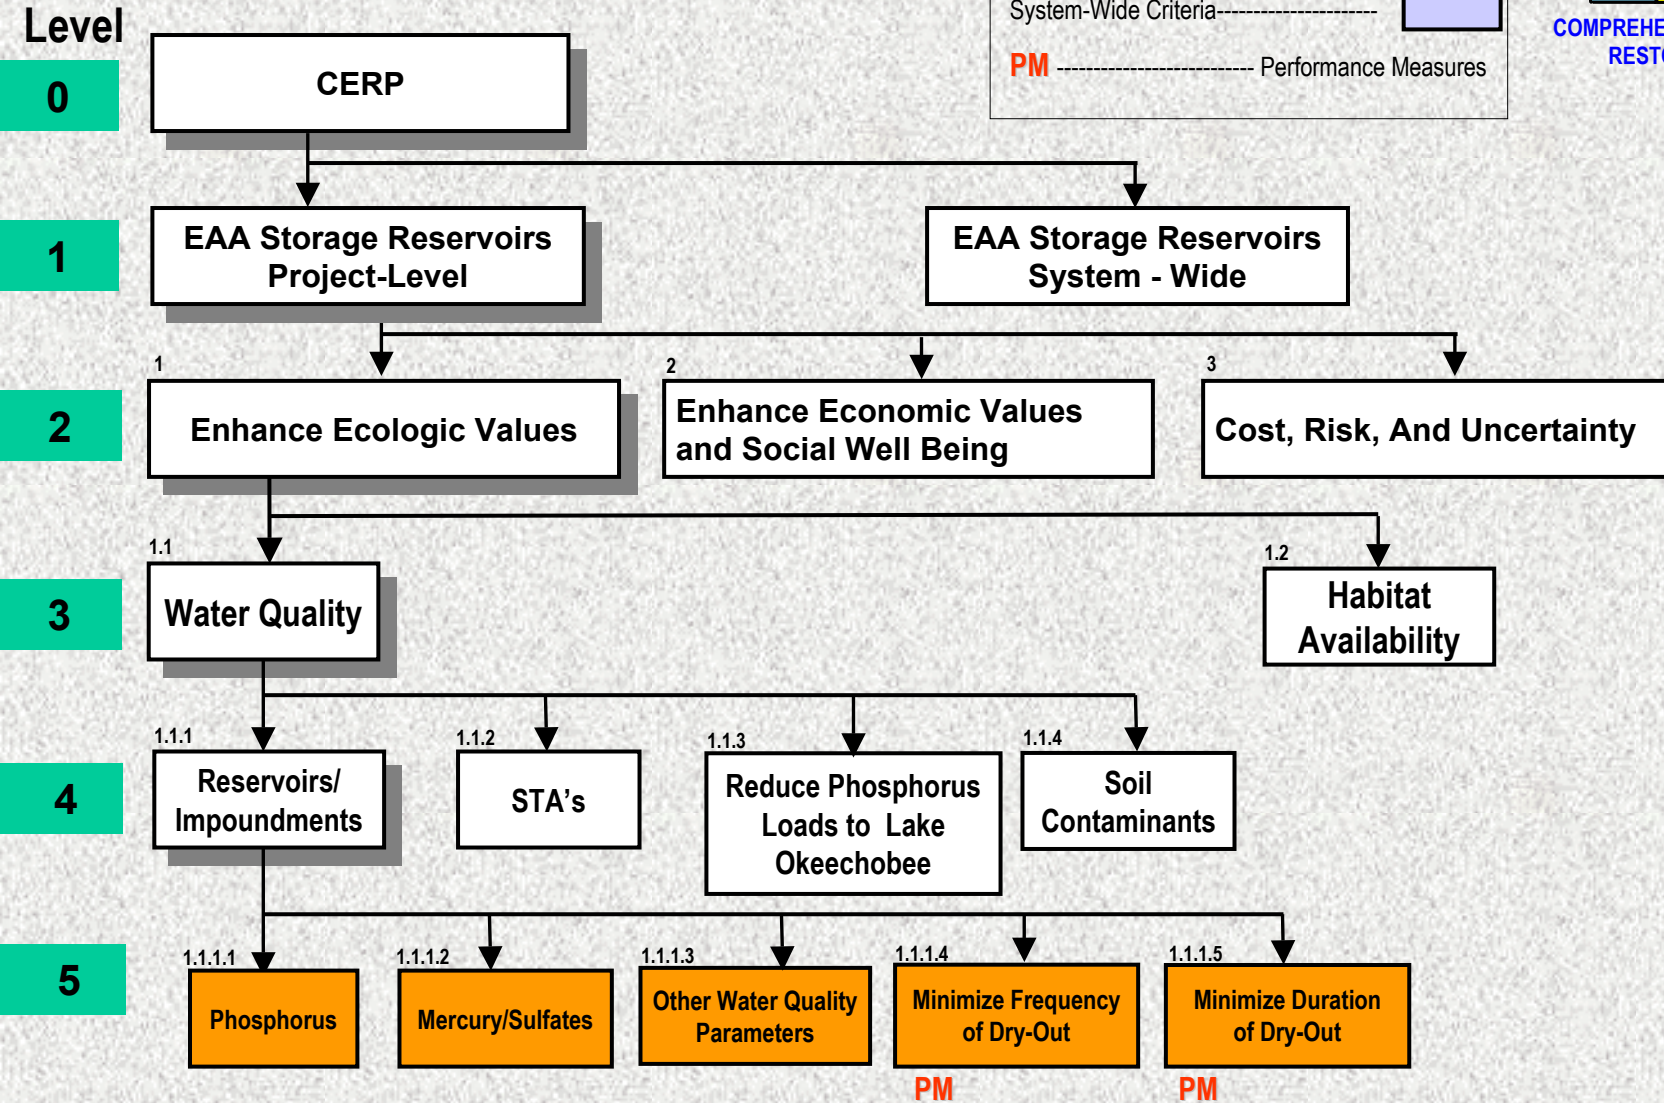

Evaluation Criteria Hierarchy

LEGEND:

- Hierarchy Criteria----- [White Box]
- Evaluation Criteria (see Fact Sheet)--- [Orange Box]
- System-Wide Criteria----- [Purple Box]
- PM** ----- Performance Measures

Evaluation Criteria Hierarchy

LEGEND:

Evaluation Criteria Hierarchy

LEGEND:

Evaluation Criteria Hierarchy

LEGEND:

Evaluation Criteria Hierarchy

LEGEND:

Evaluation Criteria Hierarchy

LEGEND:

Evaluation Criteria Hierarchy

LEGEND:

Level

0

1

2

PM

PM

PM

PM

Evaluation Criteria Hierarchy

LEGEND:

- Hierarchy Criteria ----- 
- Evaluation Criteria (see Fact Sheet) --- 
- System-Wide Criteria ----- 
- PM** ----- Performance Measures

Evaluation Criteria Hierarchy