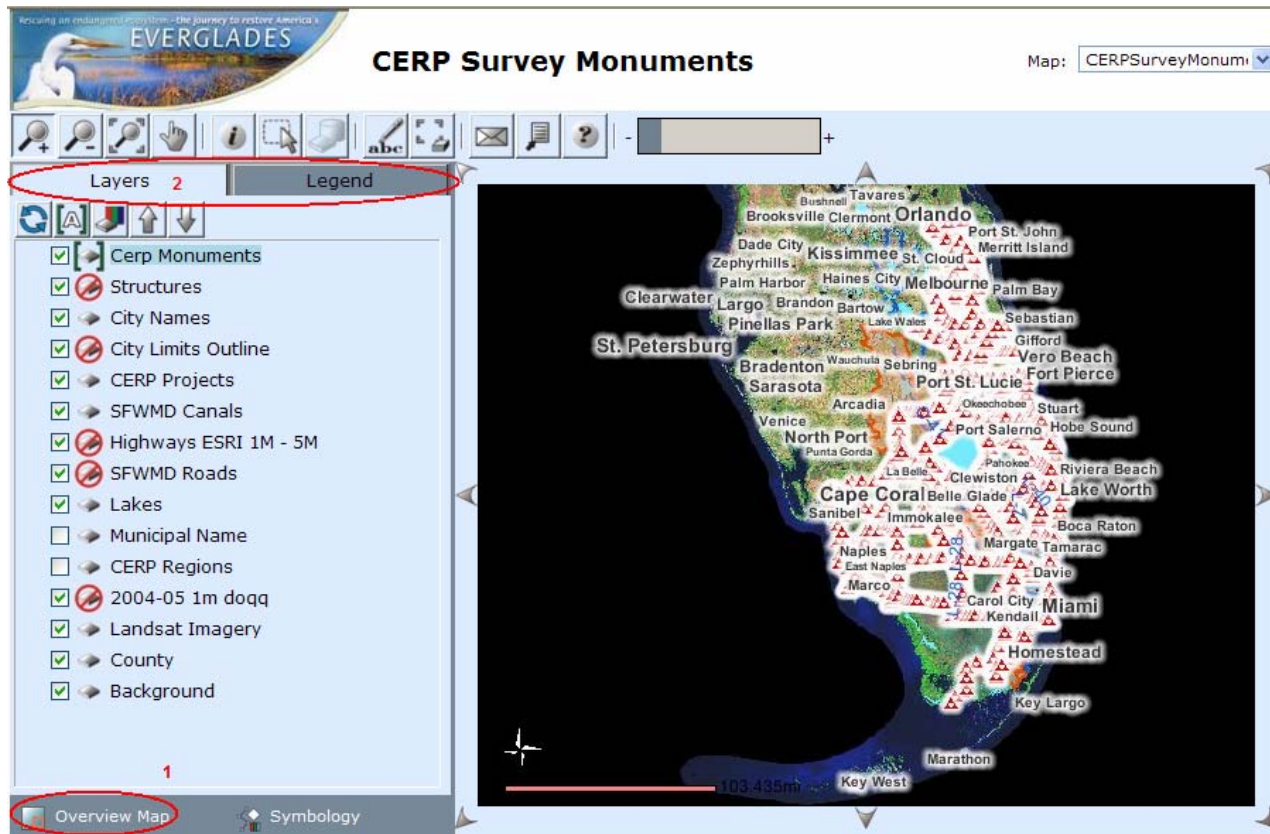

Survey Monuments – GeoViewer

1. Overview Map – now an icon in the toolbar menu
2. TOC – Consolidated Layer / Legend, one click layer activation, drag and drop reorder