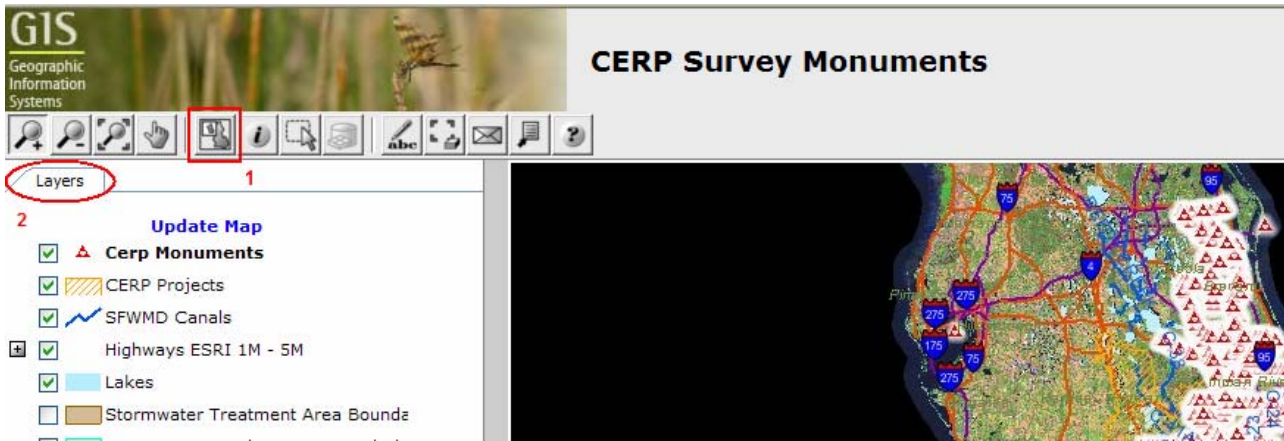

Survey Monuments – GeoViewer

1. Overview Map – now an icon in the toolbar menu
2. TOC – Consolidated Layer / Legend, one click layer activation, drag and drop reorder